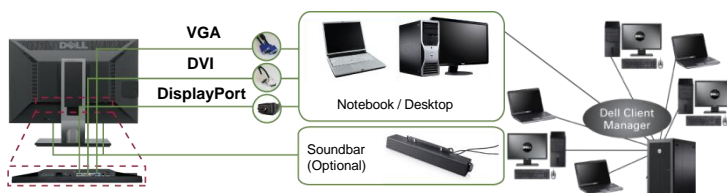

ASSET MANAGEMENT CAPABLE

- Supports remote asset management when used with Dell PC in a network managed by Dell Client Manager.
- Enables remote access to EDID information like model name, PPIID, year of manufacture, and status for asset tracking & monitoring across network.
- Enables remote control of brightness, contrast, power-off and restoring of various factory default settings